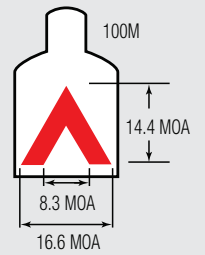

Trijicon TriPower® Reticle:

Trijicon Fiber Optics

Battery Illumination Switch

Trijicon's Tritium-Illuminated Reticle

Threaded Objective and Eyepiece

Waterproof
Completely sealed and waterproof to a depth of 100 feet /30 meters.

Limited Lifetime Warranty

Made in the USA

Forged 7075-T6 aircraft aluminum-alloy 1-piece housing provides for a nearly indestructible sighting system.

Broad Band Anti-Reflective Coated Lenses

Allows optimum light transmission and optical clarity.

30mm Tube
Allows use of 30mm rings and scope mounts.

Model TX30
1x30

Adjustable Windage and Elevation

On-Call Battery Backup