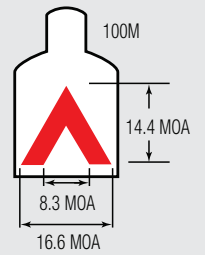

Trijicon TriPower® Reticle:

Trijicon Fiber Optics

Battery Illumination Switch

Trijicon's Tritium-Illuminated Reticle

Threaded Objective and Eyepiece

Waterproof
Completely sealed and waterproof to a depth of 100 feet /30 meters.

Limited Lifetime Warranty

Military-Grade Forged-Aluminum 1-Piece Housing

Broad Band Anti-Reflective Coated Lenses

30mm Tube
Allows use of 30mm rings and scope mounts.

Model TX30
1x30

Adjustable Windage and Elevation

On-Call Battery Backup