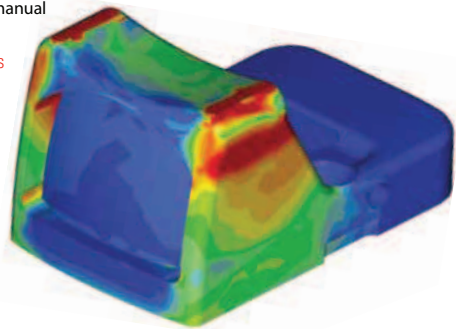

PRECISE

Accuracy is further enhanced with adjustments for windage and elevation. And clarity is assured with the sight's ultra-clear, hard-coated lens.

The LED RMR's are powered by a long-life lithium battery that delivers 17,000 hours of battery life or more. The dual-illuminated RMR never needs batteries, thanks to its tritium and fiber-optic illumination.

Designed with a rugged aluminum housing, the RMR delivers superior performance under the most extreme conditions for virtually all military, law enforcement, and for all types of hunting and shooting applications. This versatile sight is right on target for handguns, carbines, rifles and shotguns.

The RMR housing design incorporates computer-optimized geometry that absorbs impacts and diverts stresses around and away from the lens. This design improves durability and eliminates the need for protective shields or covers.

Model RM06
Adjustable LED Version