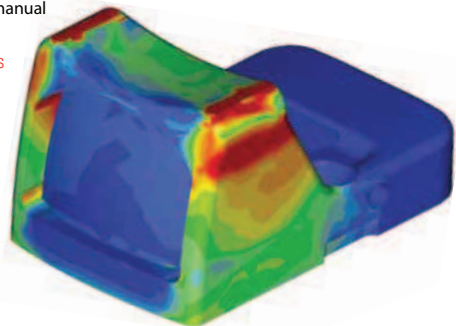

PRECISE

Accuracy is further enhanced with adjustments for windage and elevation. And clarity is assured with the sight's ultra-clear, hard-coated lens.

The LED RMR's are powered by a long-life lithium battery that delivers 17,000 hours of battery life or more. The dual-illuminated RMR never needs batteries, thanks to its tritium and fiber-optic illumination.

Designed with a rugged aluminum housing, the RMR delivers superior performance under the most extreme conditions for virtually all military, law enforcement, and for all types of hunting and shooting applications. This versatile sight is right on target for handguns, carbines, rifles and shotguns.

The RMR housing design incorporates computer-optimized geometry that absorbs impacts and diverts stresses around and away from the lens. This design improves durability and eliminates the need for protective shields or covers.

Model RM06
Adjustable LED Version