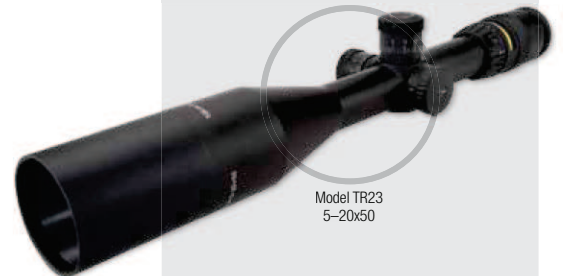

TOUGH

The AccuPoint's rugged construction protects it from the toughest elements. It's crafted from aircraft-quality, hard-anodized aluminum with a tube that's nitrogen-filled to prevent

corrosion and eliminate fogging. A solid, black-matte finish eliminates glare and light reflection, which could spook game. The AccuPoint is the hunter's clear choice for even the most challenging conditions.

Model TR24
1-4x24

Model TR21R
1.25-4x24

Model TR20
3-9x40

Model TR22R
2.5-10x56

Model TR23
5-20x50

Trijicon AccuPoint®

Model TR24
1-4x24

Model TR21R
1.25-4x24